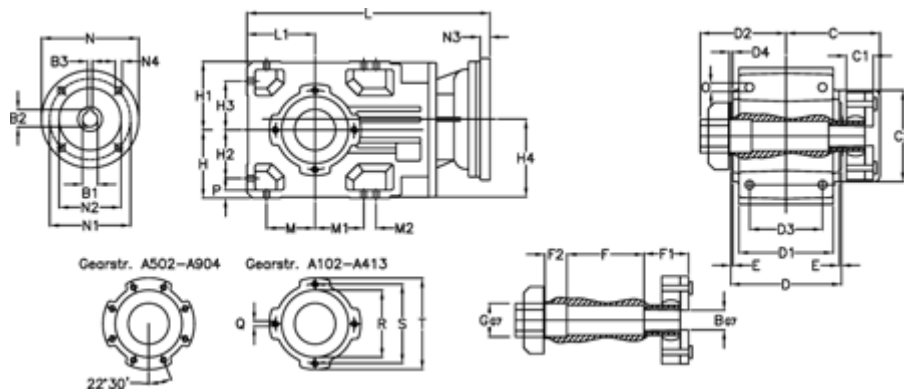

Article number: 296003515066330

Description: Bevel helical gearbox
A353QF35-150,6-P80B5

Measures

B = 35	D1 = 166	F2 = 53	L = 436.5	N3 = 4
B1 = 19	D2 = 80	G = 42	L1 = 100	N4 = M10x12
B2 = 21.8	D3 = 135	GA = 43	M = 73.0	O = 12.0
B3 = 6	d4 = 5.0	H = 100	M1 = 73.0	P = 11
C = 70.0	Description = A353 QF-xx P80 B5	H1 = 100	M2 = 11	Q = M10x17
C1 = 24	E = 3.5	H2 = 73.0	N = 200	R = 110
C2 = 90.0	F = 12.0	H3 = 73.0	N1 = 165	S = 130
D = 173	F1 = 48.0	H4 = 114.0	N2 = 130	T = 150